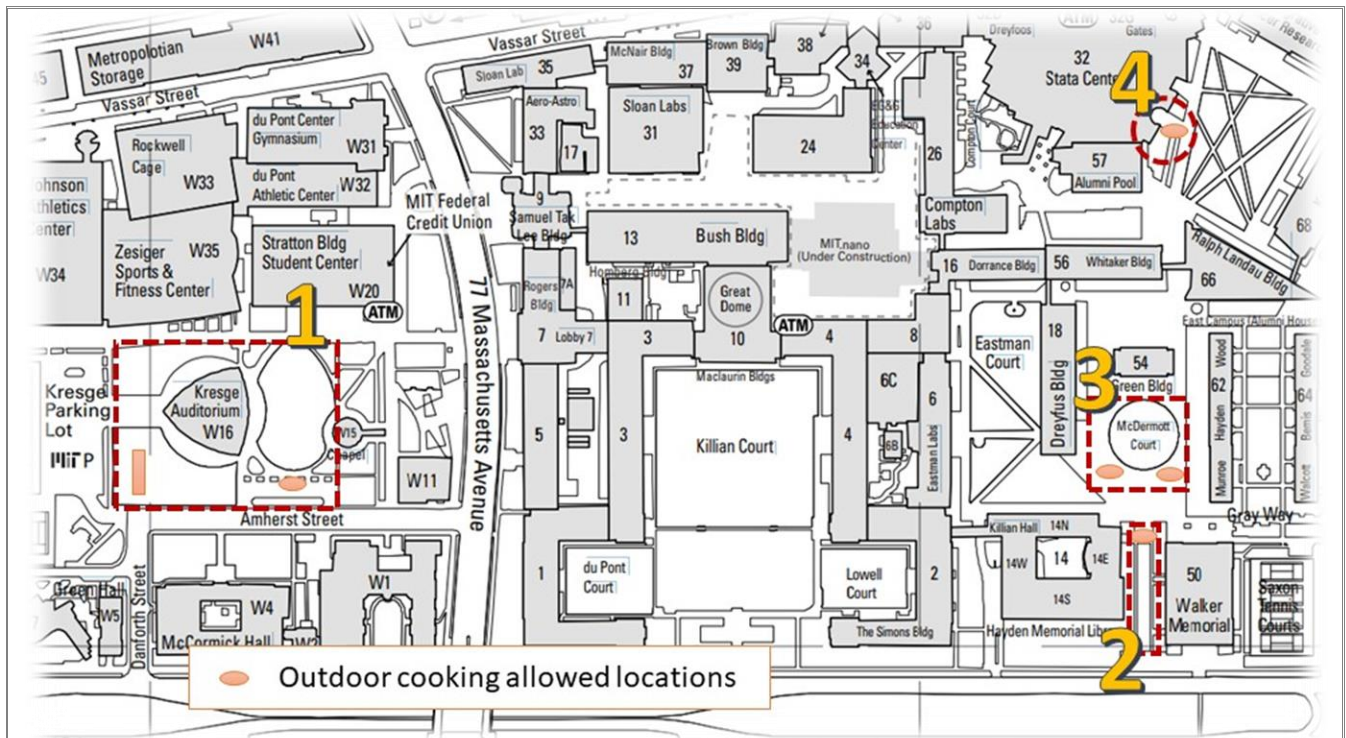

Charcoal outdoor cooking locations

What locations can be reserved for charcoal BBQ?

	MIT student group or club	MIT student	Dorm or FSILG	Dept.	Student/ Alumni/ Employee	Non MIT group sponsored by MIT	Non MIT group not sponsored
1. Kresge Oval Plaza and lawn around Kresge	Yes	No	Yes	Yes	Only for wedding	Yes	No
2. Area between Bldgs 14 and 50 "Walker Lawn"	Yes	No	Yes	Yes	Only for wedding	Yes	No
3. McDermott Court	Yes	No	Yes	Yes	Only for wedding	Yes	No
4. Stata Amphitheatre	Yes	No	Yes	Yes	Only for wedding	Yes	No